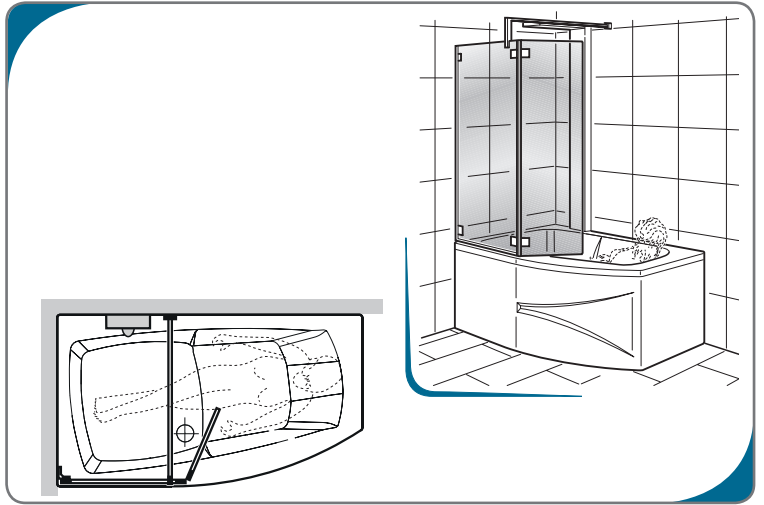

**Vasche
Bathtubs 2019**

COMBILIGHT EASY 169 - 160x90

**Legenda
Key**

Rubineria (a seconda del modello)
Tapware (according to the model)

Smart 	Smart Plus 
Cascata Waterfall 	Pulsante Push button 
Tastiera Keyboard 	Cromoterapia Chromotherapy 
Comandi OXigen Pool OXigen Pool controls 	
Comandi OXigen Pool Plus OXigen Pool Plus controls 	

**Senza sistema
without system**

colonna
column

**AIR
MINIMAL**

colonna
column

**HYDRO
MINIMAL**

colonna
column

**DIGITAL
PLUS**

colonna
column