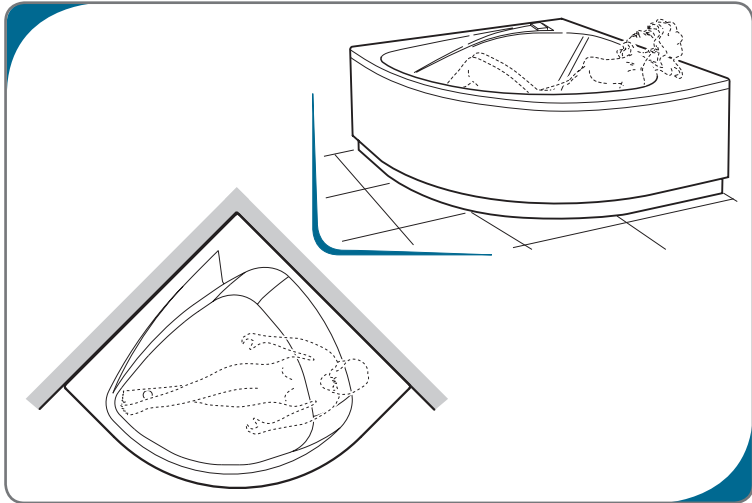

Vasche Bathtubs 2019

LIFE 140 - 140x140

Legenda Key

Rubineria (a seconda del modello)
Tapware (according to the model)

Smart 	Smart Plus 
Cascata Waterfall 	Pulsante Push button 
Tastiera Keyboard 	Cromoterapia Chromotherapy 
Comandi OXigen Pool OXigen Pool controls 	
Comandi OXigen Pool Plus OXigen Pool Plus controls 	

Senza sistema
without system

AIR MINIMAL

HYDRO MINIMAL

POOL

DIGITAL PLUS

OXIGEN POOL

OXIGEN POOL PLUS