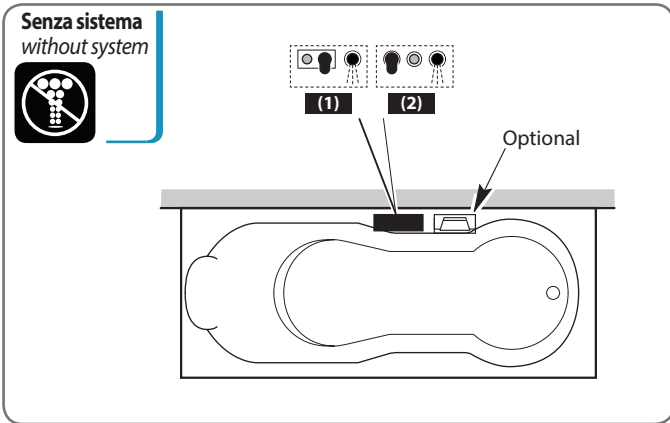

Vasche Bathtubs 2019

ROMANZA - 160x70

Legenda Key

Rubinetteria (a seconda del modello)
Tapware (according to the model)

Smart 	Smart Plus 
Cascata Waterfall 	Pulsante Push button 
Tastiera Keyboard 	Cromoterapia Chromotherapy 
Comandi Oxygen Pool Oxygen Pool controls 	
Comandi Oxygen Pool Plus Oxygen Pool Plus controls 	

Vasche Bathtubs 2019

ROMANZA - 170x70

Legenda Key

Rubineria (a seconda del modello)
Tapware (according to the model)

Smart 	Smart Plus 
Cascata Waterfall 	Pulsante Push button 
Tastiera Keyboard 	Cromoterapia Chromotherapy 
Comandi Oxygen Pool Oxygen Pool controls 	
Comandi Oxygen Pool Plus Oxygen Pool Plus controls 	

Vasche Bathubs 2019

ROMANZA - 180x80

Legenda Key

Rubineria (a seconda del modello)
Tapware (according to the model)

Smart 	Smart Plus 
Cascata Waterfall 	Pulsante Push button 
Tastiera Keyboard 	Cromoterapia Chromotherapy 
Comandi Oxygen Pool Oxygen Pool controls 	
Comandi Oxygen Pool Plus Oxygen Pool Plus controls 