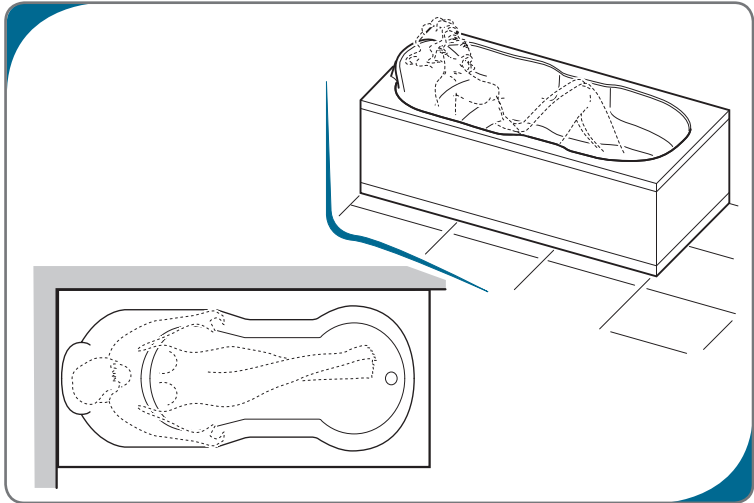

Vasche Bathtubs 2019

ROMANZA - 160x70

Legenda Key

Rubinetteria (a seconda del modello)
Tapware (according to the model)

Smart 	Smart Plus 
Cascata Waterfall 	Pulsante Push button 
Tastiera Keyboard 	Cromoterapia Chromotherapy 
Comandi Oxygen Pool Oxygen Pool controls 	
Comandi Oxygen Pool Plus Oxygen Pool Plus controls 	

Vasche Bathtubs 2019

ROMANZA - 170x70

Legenda Key

Rubineria (a seconda del modello)
Tapware (according to the model)

Smart 	Smart Plus 
Cascata Waterfall 	Pulsante Push button 
Tastiera Keyboard 	Cromoterapia Chromotherapy 
Comandi Oxygen Pool Oxygen Pool controls 	
Comandi Oxygen Pool Plus Oxygen Pool Plus controls 	

Vasche Bathubs 2019

ROMANZA - 180x80

Legenda Key

Rubineria (a seconda del modello)
Tapware (according to the model)

Smart 	Smart Plus 
Cascata Waterfall 	Pulsante Push button 
Tastiera Keyboard 	Cromoterapia Chromotherapy 
Comandi Oxygen Pool Oxygen Pool controls 	
Comandi Oxygen Pool Plus Oxygen Pool Plus controls 