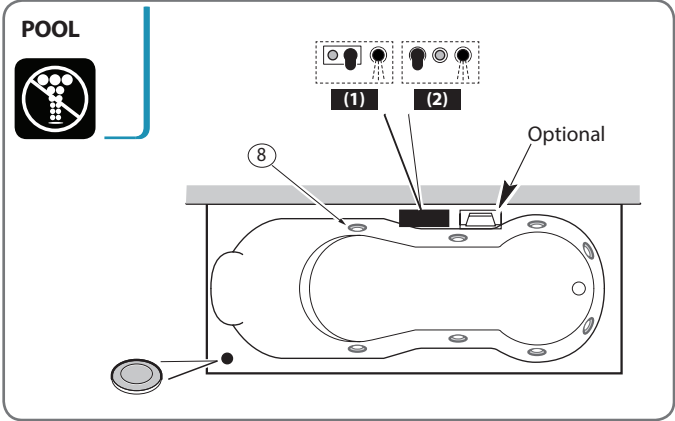

Vasche Bathtubs 2019

ROMANZA - 160x70

Legenda Key

Rubinetteria (a seconda del modello)
Tapware (according to the model)

Smart 	Smart Plus 
Cascata Waterfall 	Pulsante Push button 
Tastiera Keyboard 	Cromoterapia Chromotherapy 
Comandi Oxygen Pool Oxygen Pool controls 	
Comandi Oxygen Pool Plus Oxygen Pool Plus controls 	

Vasche Bathtubs 2019

ROMANZA - 170x70

Legenda Key

Rubineria (a seconda del modello)
Tapware (according to the model)

Smart 	Smart Plus 
Cascata Waterfall 	Pulsante Push button 
Tastiera Keyboard 	Cromoterapia Chromotherapy 
Comandi Oxygen Pool Oxygen Pool controls 	
Comandi Oxygen Pool Plus Oxygen Pool Plus controls 	

Vasche Bathubs 2019

ROMANZA - 180x80

Legenda Key

Rubineria (a seconda del modello)
Tapware (according to the model)

Smart 	Smart Plus 
Cascata Waterfall 	Pulsante Push button 
Tastiera Keyboard 	Cromoterapia Chromotherapy 
Comandi Oxygen Pool Oxygen Pool controls 	
Comandi Oxygen Pool Plus Oxygen Pool Plus controls 