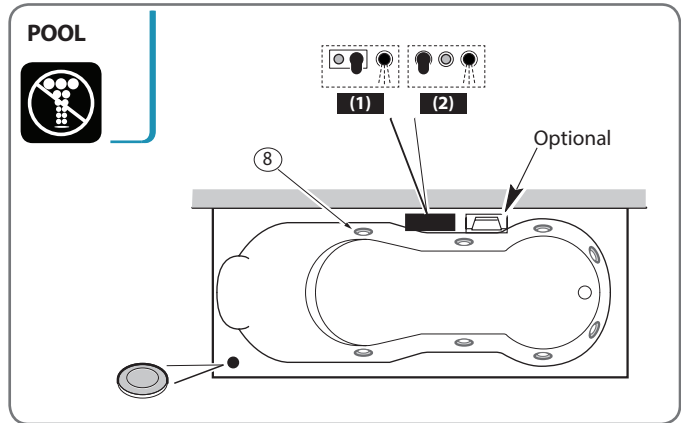

Vasche Bathtubs 2019

ROMANZA - 160x70

Legenda Key

Rubinetteria (a seconda del modello)
Tapware (according to the model)

Smart 	Smart Plus 
Cascata Waterfall 	Pulsante Push button 
Tastiera Keyboard 	Cromoterapia Chromotherapy 
Comandi Oxygen Pool Oxygen Pool controls 	
Comandi Oxygen Pool Plus Oxygen Pool Plus controls 	

Vasche Bathtubs 2019

ROMANZA - 170x70

Legenda Key

Rubineria (a seconda del modello)
Tapware (according to the model)

Smart 	Smart Plus 
Cascata Waterfall 	Pulsante Push button 
Tastiera Keyboard 	Cromoterapia Chromotherapy 
Comandi Oxygen Pool Oxygen Pool controls 	
Comandi Oxygen Pool Plus Oxygen Pool Plus controls 	

Vasche Bathubs 2019

ROMANZA - 180x80

Legenda Key

Rubineria (a seconda del modello)
Tapware (according to the model)

Smart 	Smart Plus 
Cascata Waterfall 	Pulsante Push button 
Tastiera Keyboard 	Cromoterapia Chromotherapy 
Comandi Oxygen Pool Oxygen Pool controls 	
Comandi Oxygen Pool Plus Oxygen Pool Plus controls 