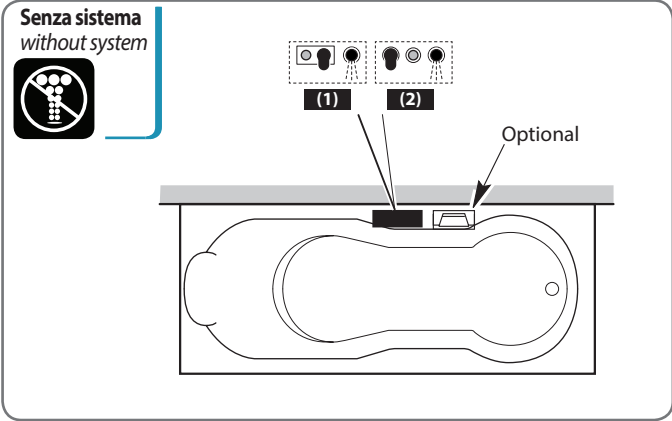

Vasche Bathtubs 2019

ROMANZA - 160x70

Legenda Key

Rubinetteria (a seconda del modello)
Tapware (according to the model)

Smart 	Smart Plus 
Cascata Waterfall 	Pulsante Push button 
Tastiera Keyboard 	Cromoterapia Chromotherapy 
Comandi Oxygen Pool Oxygen Pool controls 	
Comandi Oxygen Pool Plus Oxygen Pool Plus controls 	

Vasche Bathtubs 2019

ROMANZA - 170x70

Legenda Key

Rubineria (a seconda del modello)
Tapware (according to the model)

Smart 	Smart Plus 
Cascata Waterfall 	Pulsante Push button 
Tastiera Keyboard 	Cromoterapia Chromotherapy 
Comandi Oxygen Pool Oxygen Pool controls 	
Comandi Oxygen Pool Plus Oxygen Pool Plus controls 	

Vasche Bathubs 2019

ROMANZA - 180x80

Legenda Key

Rubineria (a seconda del modello)
Tapware (according to the model)

Smart 	Smart Plus 
Cascata Waterfall 	Pulsante Push button 
Tastiera Keyboard 	Cromoterapia Chromotherapy 
Comandi Oxygen Pool Oxygen Pool controls 	
Comandi Oxygen Pool Plus Oxygen Pool Plus controls 