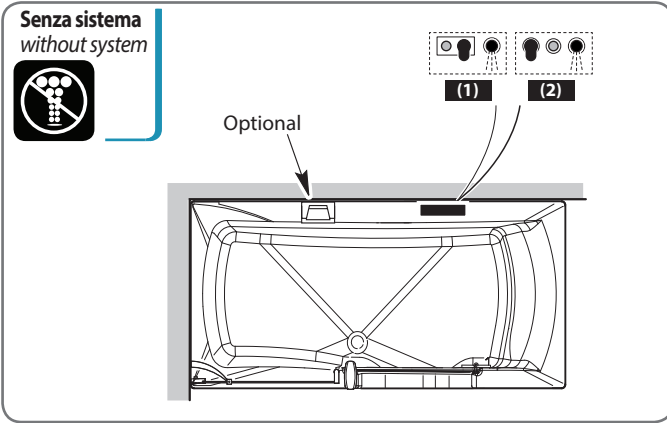

Vasche Bathtubs 2019

SINGLE/DOUBLE - 160x75

Legenda Key

Rubinetteria (a seconda del modello)
Tapware (according to the model)

Smart   (1)	Smart Plus   (2)
Cascata Waterfall 	Variatore aria Air variator 
Tastiera Keyboard 	Cromoterapia Chromotherapy 

Comandi OXigen Pool Plus
OXigen Pool Plus controls

Vasche Bathtubs 2019

SINGLE/DOUBLE - 170x75

Legenda Key

Rubinetteria (a seconda del modello)
Tapware (according to the model)

Smart   (1)	Smart Plus   (2)
Cascata Waterfall 	Variatore aria Air variator 
Tastiera Keyboard 	Cromoterapia Chromotherapy 

Comandi OXigen Pool Plus
OXigen Pool Plus controls

Vasche Bathtubs 2019

SINGLE/DOUBLE - 180x80

Legenda Key

Rubinetteria (a seconda del modello)
Tapware (according to the model)

Smart   (1)	Smart Plus   (2)
Cascata Waterfall 	Variatore aria Air variator 
Tastiera Keyboard 	Cromoterapia Chromotherapy 