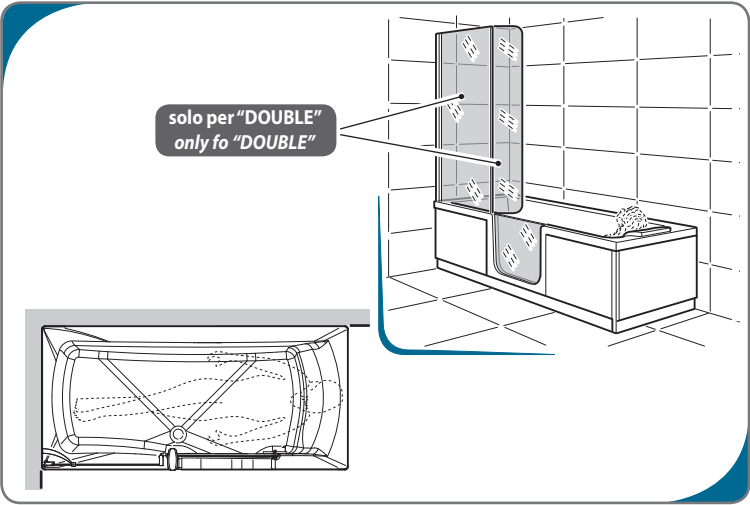

Vasche Bathtubs 2019

SINGLE/DOUBLE - 160x75

Legenda Key

Rubinetteria (a seconda del modello)
Tapware (according to the model)

Smart   (1)	Smart Plus   (2)
Cascata Waterfall 	Variatore aria Air variator 
Tastiera Keyboard 	Cromoterapia Chromotherapy 

Comandi OXigen Pool Plus
OXigen Pool Plus controls

Vasche Bathtubs 2019

SINGLE/DOUBLE - 170x75

Legenda Key

Rubinetteria (a seconda del modello)
Tapware (according to the model)

Smart   (1)	Smart Plus   (2)
Cascata Waterfall 	Variatore aria Air variator 
Tastiera Keyboard 	Cromoterapia Chromotherapy 

Comandi OXigen Pool Plus
OXigen Pool Plus controls

Vasche Bathtubs 2019

SINGLE/DOUBLE - 180x80

Legenda Key

Rubinetteria (a seconda del modello)
Tapware (according to the model)

Smart   (1)	Smart Plus   (2)
Cascata Waterfall 	Variatore aria Air variator 
Tastiera Keyboard 	Cromoterapia Chromotherapy 