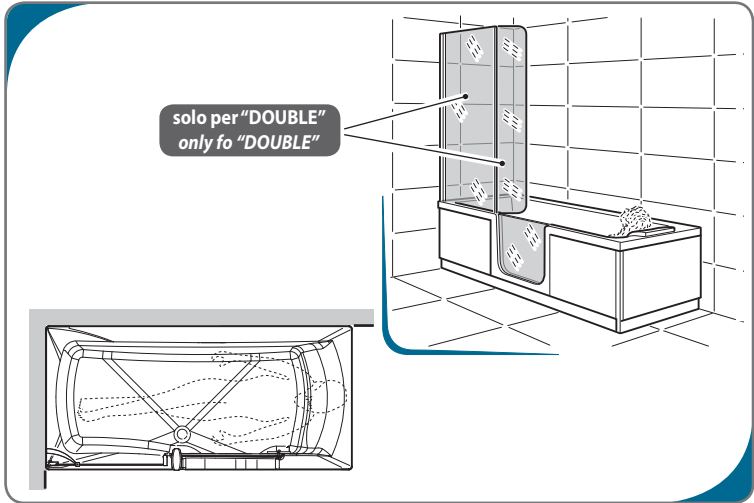

Vasche Bathtubs 2019

SINGLE/DOUBLE - 160x75

Legenda Key

Rubinetteria (a seconda del modello)
Tapware (according to the model)

Smart   (1)	Smart Plus   (2)
Cascata Waterfall 	Variatore aria Air variator 
Tastiera Keyboard 	Cromoterapia Chromotherapy 

Comandi OXigen Pool Plus
OXigen Pool Plus controls

Vasche Bathtubs 2019

SINGLE/DOUBLE - 170x75

Legenda Key

Rubinetteria (a seconda del modello)
Tapware (according to the model)

Smart   (1)	Smart Plus   (2)
Cascata Waterfall 	Variatore aria Air variator 
Tastiera Keyboard 	Cromoterapia Chromotherapy 

Comandi OXigen Pool Plus
OXigen Pool Plus controls

Vasche Bathtubs 2019

SINGLE/DOUBLE - 180x80

Legenda Key

Rubinetteria (a seconda del modello)
Tapware (according to the model)

Smart   (1)	Smart Plus   (2)
Cascata Waterfall 	Variatore aria Air variator 
Tastiera Keyboard 	Cromoterapia Chromotherapy 