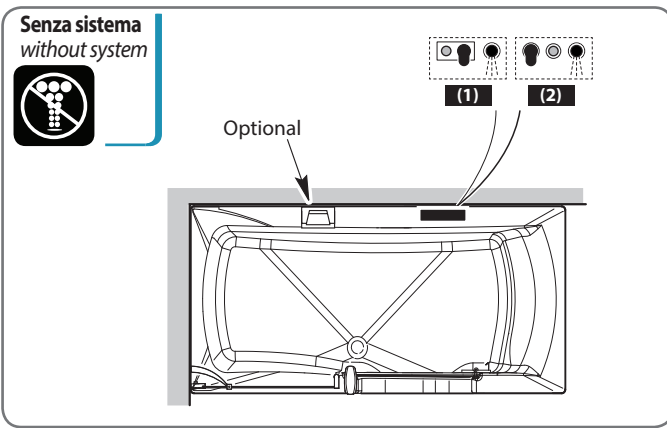

Comandi OXigen Pool Plus
OXigen Pool Plus controls

Vasche Bathtubs 2019

SINGLE/DOUBLE - 170x75

Legenda Key

Rubinetteria (a seconda del modello)
Tapware (according to the model)

Smart   (1)	Smart Plus   (2)
Cascata Waterfall 	Variatore aria Air variator 
Tastiera Keyboard 	Cromoterapia Chromotherapy 

Comandi OXigen Pool Plus
OXigen Pool Plus controls

Vasche Bathtubs 2019

SINGLE/DOUBLE - 180x80

Legenda Key

Rubinetteria (a seconda del modello)
Tapware (according to the model)

Smart   (1)	Smart Plus   (2)
Cascata Waterfall 	Variatore aria Air variator 
Tastiera Keyboard 	Cromoterapia Chromotherapy 