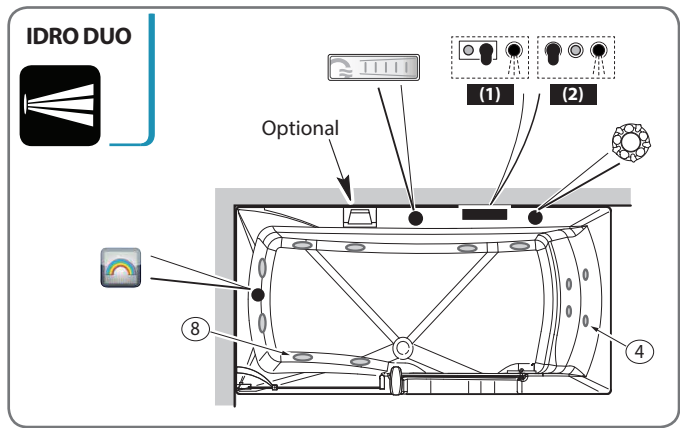

Comandi OXigen Pool Plus
OXigen Pool Plus controls

Vasche Bathtubs 2019

SINGLE/DOUBLE - 170x75

Legenda Key

Rubinetteria (a seconda del modello)
Tapware (according to the model)

Smart   (1)	Smart Plus   (2)
Cascata Waterfall 	Variatore aria Air variator 
Tastiera Keyboard 	Cromoterapia Chromotherapy 

Comandi OXigen Pool Plus
OXigen Pool Plus controls

Vasche Bathtubs 2019

SINGLE/DOUBLE - 180x80

Legenda Key

Rubinetteria (a seconda del modello)
Tapware (according to the model)

Smart   (1)	Smart Plus   (2)
Cascata Waterfall 	Variatore aria Air variator 
Tastiera Keyboard 	Cromoterapia Chromotherapy 