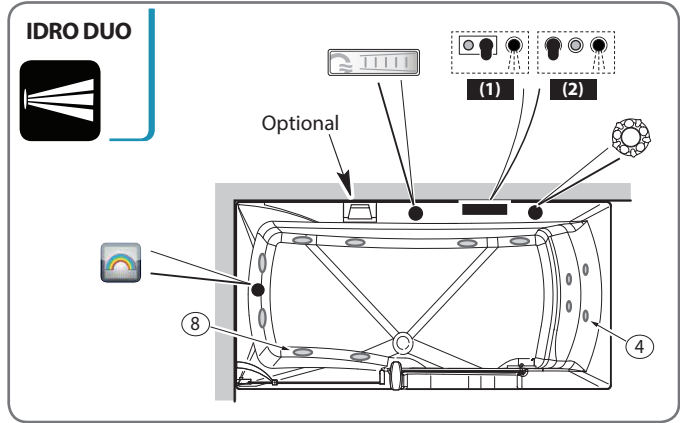

Vasche Bathtubs 2019

SINGLE/DOUBLE - 160x75

Legenda Key

Rubinetteria (a seconda del modello)
Tapware (according to the model)

Smart   (1)	Smart Plus   (2)
Cascata Waterfall 	Variatore aria Air variator 
Tastiera Keyboard 	Cromoterapia Chromotherapy 

Comandi OXigen Pool Plus
OXigen Pool Plus controls

Vasche Bathtubs 2019

SINGLE/DOUBLE - 170x75

Legenda Key

Rubinetteria (a seconda del modello)
Tapware (according to the model)

Smart   (1)	Smart Plus   (2)
Cascata Waterfall 	Variatore aria Air variator 
Tastiera Keyboard 	Cromoterapia Chromotherapy 

Comandi OXigen Pool Plus
OXigen Pool Plus controls

Vasche Bathtubs 2019

SINGLE/DOUBLE - 180x80

Legenda Key

Rubinetteria (a seconda del modello)
Tapware (according to the model)

Smart   (1)	Smart Plus   (2)
Cascata Waterfall 	Variatore aria Air variator 
Tastiera Keyboard 	Cromoterapia Chromotherapy 